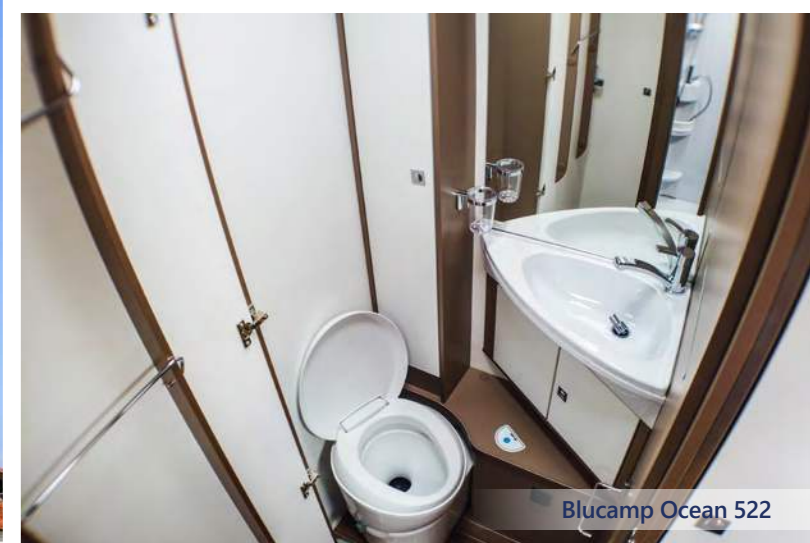

Ocean 527

- ↔ 696 cm
- garage
- FIAT 2.2 Mjet 140cv

- 4
- 4
- 4